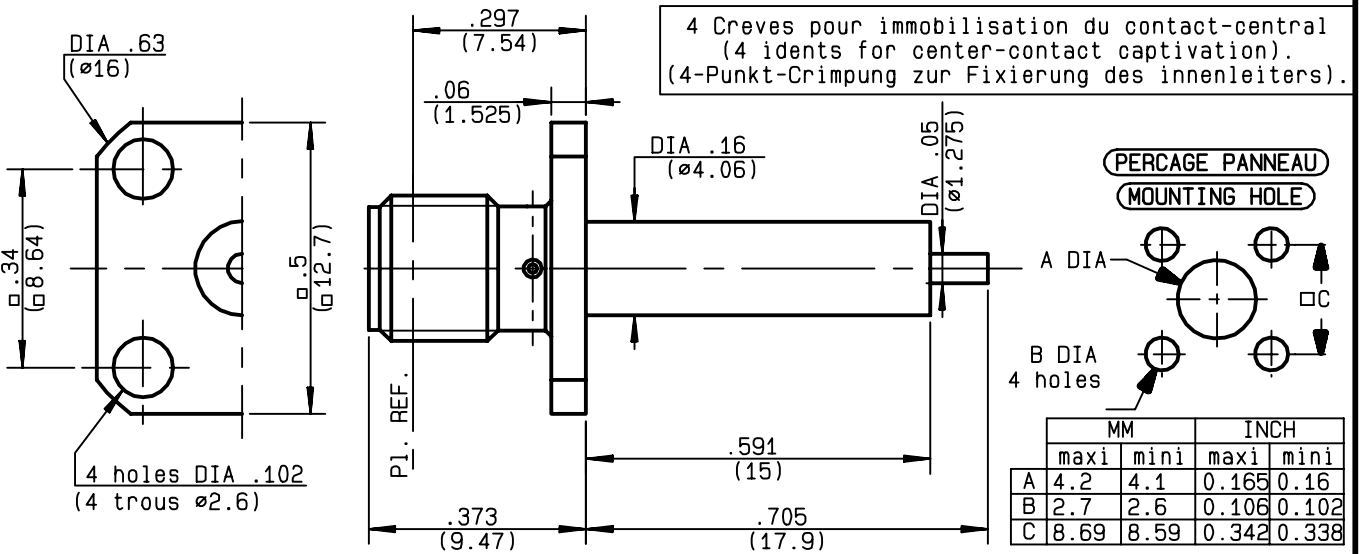

**ADJUSTABLE SQUARE FLANGE JACK RECEPTACLE
WITH CYLINDRICAL CONTACT - PACK. 100**

R124.413.045
SERIES SMA-COM

NOMINAL IMPEDANCE	50 Ω
FREQUENCY RANGE	0-18 GHz
TEMPERATURE RATING	-65/+165 °C
V.S.W.R	1.04 + .0045 x F(GHz)Maxi
RF INSERTION LOSS	0.05 √F(GHz) dB Maxi
VOLTAGE RATING	500 Veff Maxi
DIELECTRIC WITHSTANDING VOLTAGE	1000 Veff Mini
INSULATION RESISTANCE	5000 MΩMini
HERMETIC SEAL	NA Atm.cm ³ /s
LEAKAGE (pressurized only)	NA
MECHANICAL DURABILITY	100 Cycles
WEIGHT	gr
SPECIFICATION	

CABLES :

OTHERS CHARACTERISTICS

cc17.9-1s15-car12.7-cr

CABLE RETENTION	NA	N Mini
CENTER CONTACT RETENTION		
Axial force - mating end	27	N Mini
Axial force - opposite end	27	N Mini
Torque	2.8	cm.N Mini
RECOMMENDED TORQUES		
Mating	NA	cm.N
Panel nut	NA	cm.N
Clamp nut	NA	cm.N